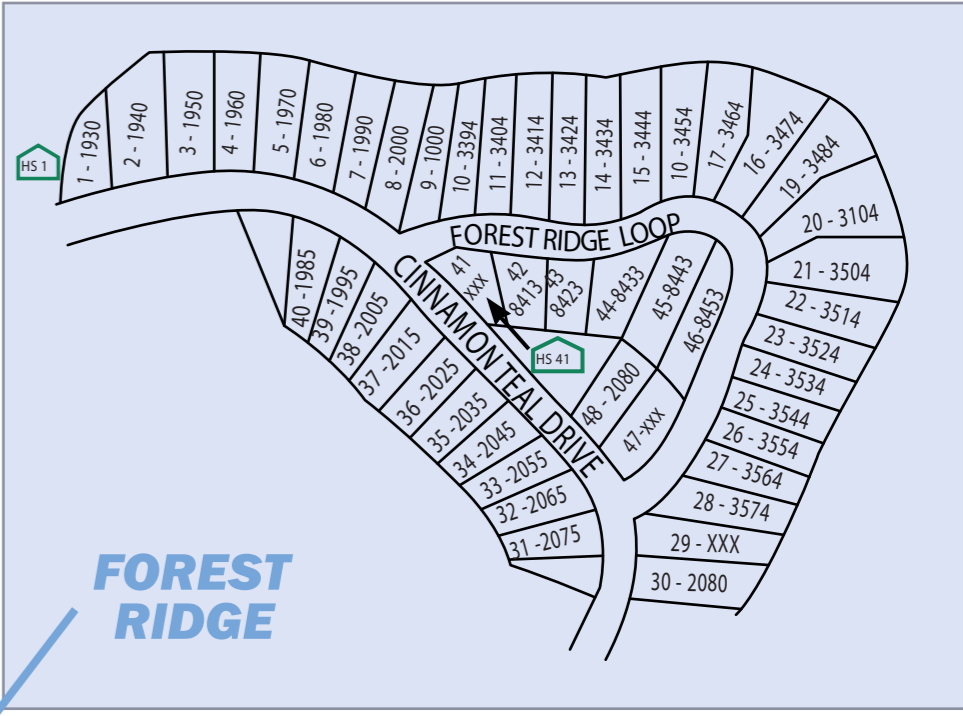

FOREST GREENS AT THE RIDGE

--- BIKE/WALKING TRAIL
 WALKING TRAIL ONLY

■ Main Road.....First
■ Main Artery....Second
■ Arterial.....Third

- HS 28 2375 CARDINAL CT
- HS 28 1997 DISPREY DR
- HS 21 8403 FOREST RIDGE LOOP
- HS 50 1395 GROSBEAK CT
- HS 53 683 GOSHAWK DR
- HS 1 1930 CINNAMON TEAL DR

TO THE HIGHLANDS, CREEKSIDE, THE HOMESTEADS AT DESERTSKY & HIGHLAND PARKS

TO TUMALO & BEND

WEST TO SISTERS HWY #126

EAGLE SPRINGS

EAGLE CREEK AT THE RIDGE