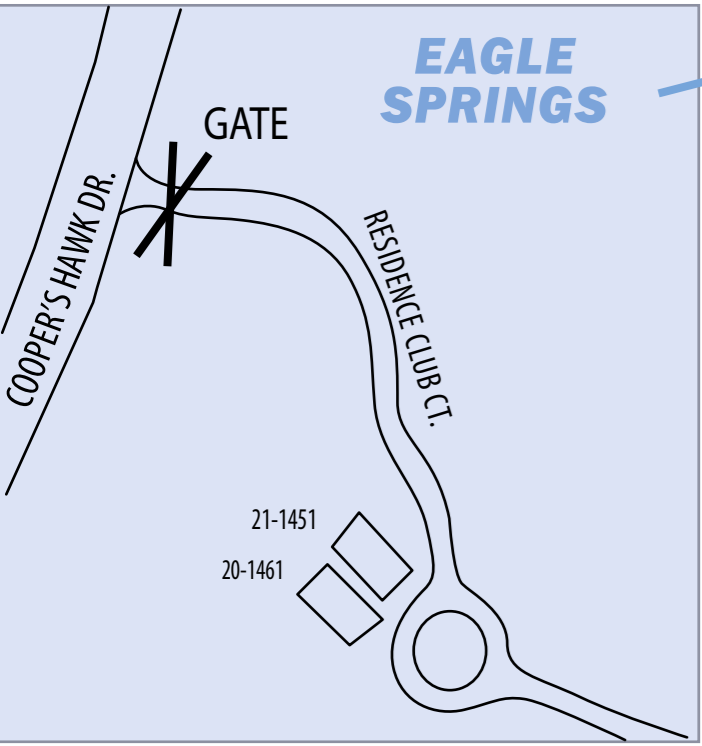

FOREST GREENS AT THE RIDGE

--- BIKE/WALKING TRAIL
 WALKING TRAIL ONLY

■ Main Road.....First
■ Main Artery....Second
■ Arterial.....Third

- HS 28 2375 CARDINAL CT
- HS 28 1997 DISPREY DR
- HS 21 8403 FOREST RIDGE LOOP
- HS 50 1395 GROSBEAK CT
- HS 53 683 GOSHAWK DR
- HS 1 1930 CINNAMON TEAL DR

TO THE HIGHLANDS, CREEKSIDE, THE HOMESTEADS AT DESERTSKY & HIGHLAND PARKS

TO TUMALO & BEND

WEST TO SISTERS HWY #126

EAGLE SPRINGS

EAGLE CREEK AT THE RIDGE