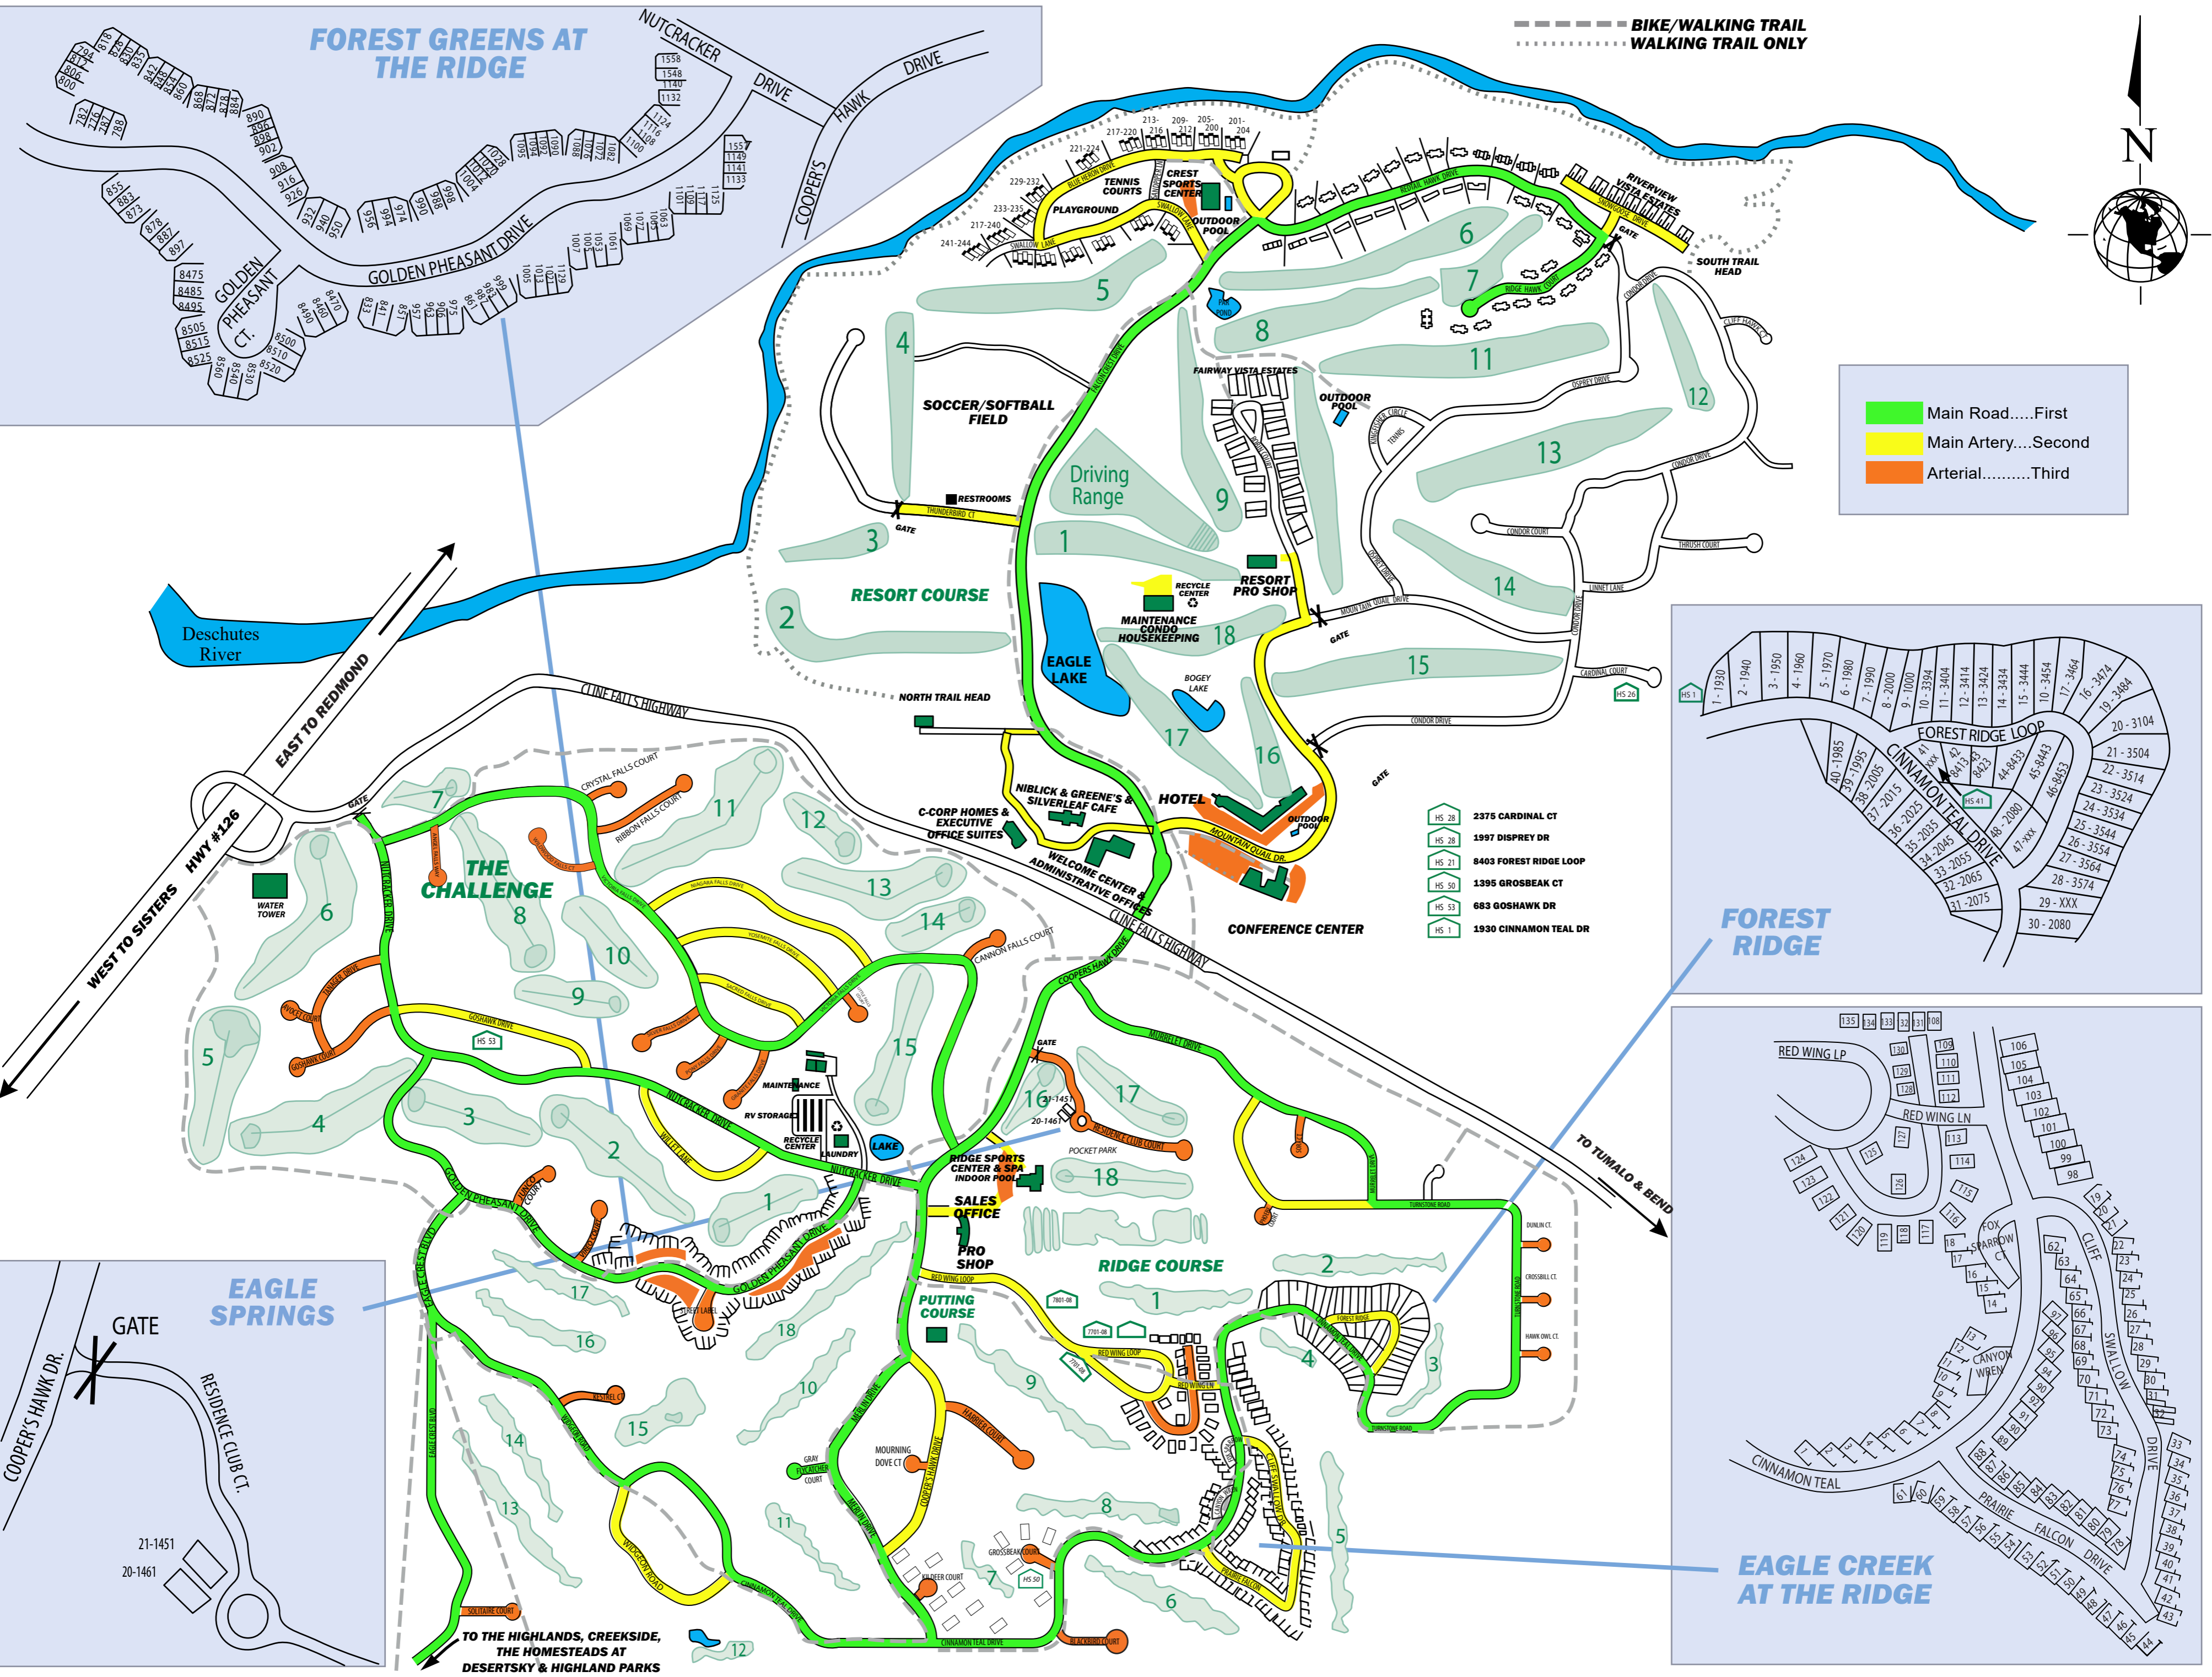

FOREST GREENS AT THE RIDGE

--- BIKE/WALKING TRAIL
 WALKING TRAIL ONLY

■ Main Road.....First
■ Main Artery....Second
■ Arterial.....Third

- HS 28 2375 CARDINAL CT
- HS 28 1997 DISPREY DR
- HS 21 8403 FOREST RIDGE LOOP
- HS 50 1395 GROSBEAK CT
- HS 53 683 GOSHAWK DR
- HS 1 1930 CINNAMON TEAL DR

TO THE HIGHLANDS, CREEKSIDE, THE HOMESTEADS AT DESERTSKY & HIGHLAND PARKS

TO TUMALO & BEND

WEST TO SISTERS HWY #126

EAGLE SPRINGS

EAGLE CREEK AT THE RIDGE