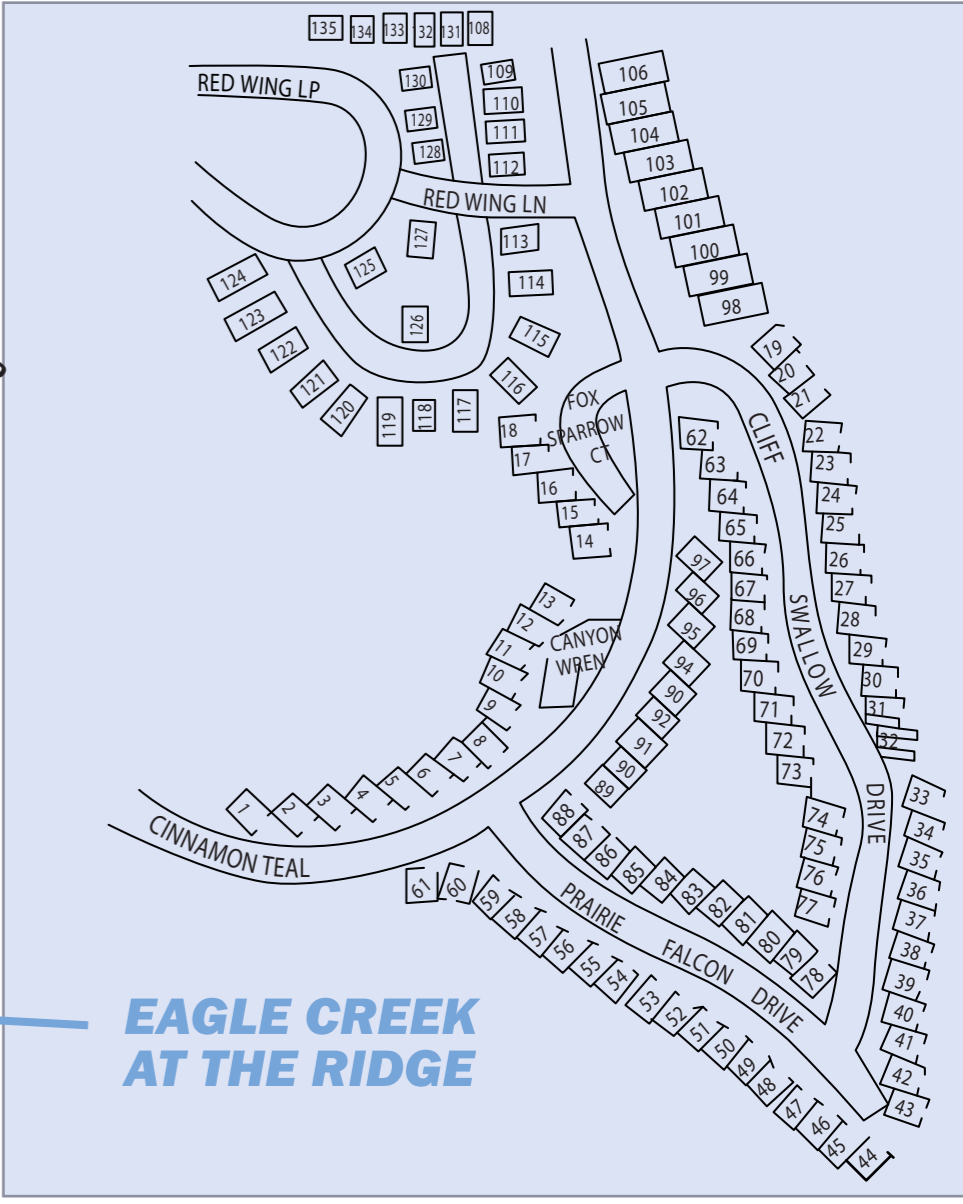

FOREST GREENS AT THE RIDGE

--- BIKE/WALKING TRAIL
 WALKING TRAIL ONLY

■ Main Road.....First
■ Main Artery....Second
■ Arterial.....Third

- HS 28 2375 CARDINAL CT
- HS 28 1997 DISPREY DR
- HS 21 8403 FOREST RIDGE LOOP
- HS 50 1395 GROSBEAK CT
- HS 53 683 GOSHAWK DR
- HS 1 1930 CINNAMON TEAL DR

TO THE HIGHLANDS, CREEKSIDE, THE HOMESTEADS AT DESERTSKY & HIGHLAND PARKS

TO TUMALO & BEND

WEST TO SISTERS HWY #126

EAGLE SPRINGS

EAGLE CREEK AT THE RIDGE